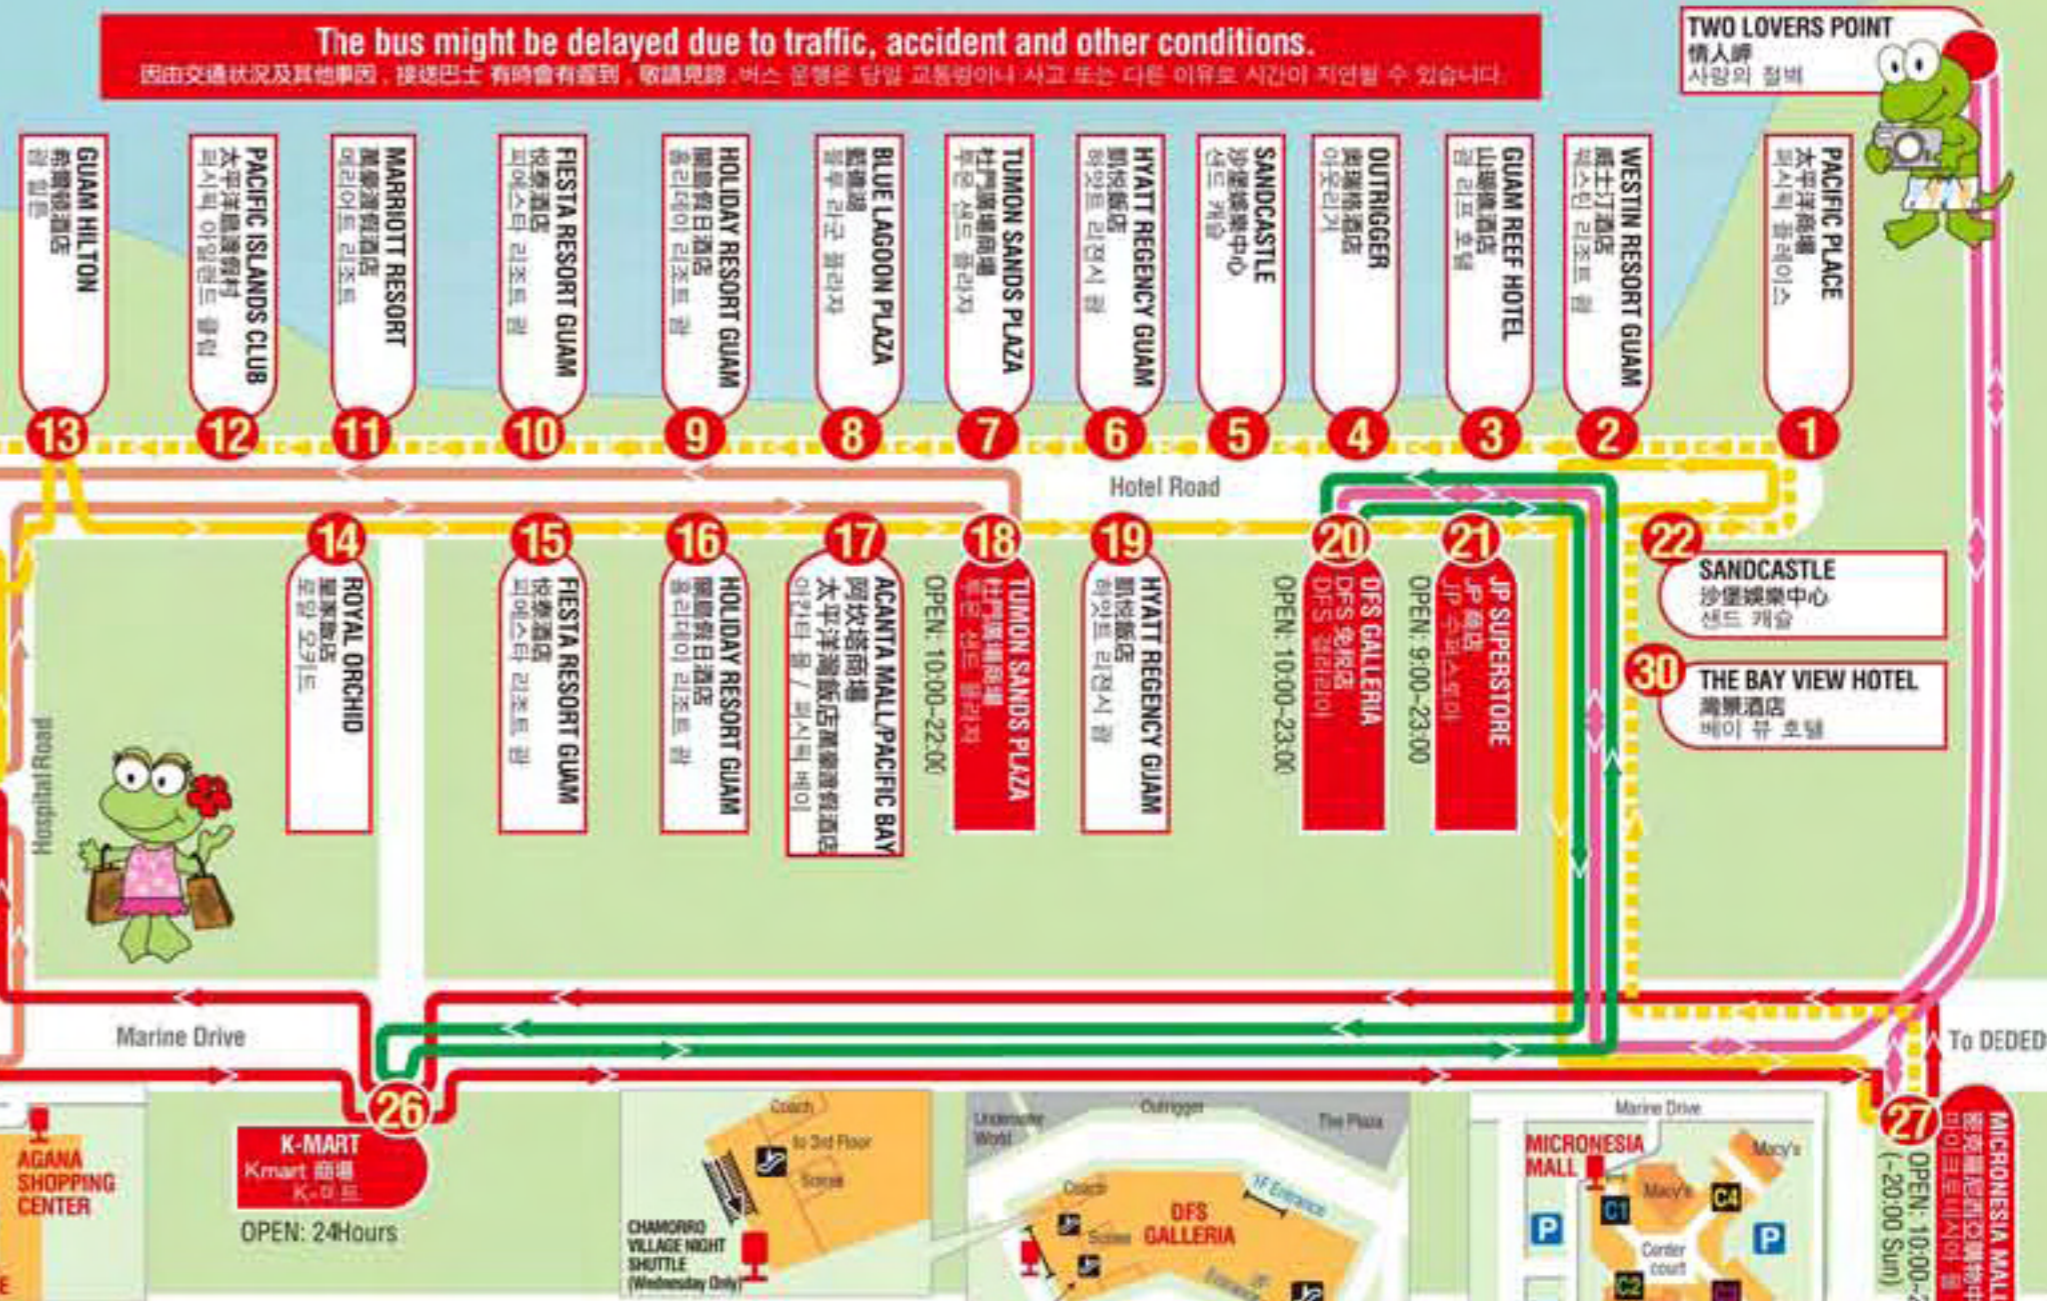

TUMON SHUTTLE 杜夢接送巴士 투운 셔틀 버스

STOPS	NORTH bound to MMall			SOUTH bound to GPO		
	time	dep.	arr.	time	dep.	arr.
GUAM PREMIER OUTLETS	0 min	---	---	0 min	---	---
SHERATON LAGUNA GUAM	8 min	9:16	9:24	8 min	9:08	9:16
ONWARD	13 min	9:21	9:29	10 min	9:11	9:19
GUAM HILTON	20 min	9:28	9:36	12 min	9:13	9:21
ROYAL ORCHID	22 min	9:30	9:38	14 min	9:15	9:23
FIESTA RESORT GUAM	24 min	9:32	9:40	16 min	9:17	9:25
HOLIDAY RESORT GUAM	26 min	9:34	9:42	18 min	9:19	9:27
PACIFIC BAY HOTEL	28 min	9:36	9:44	20 min	9:21	9:29
TUMON SANDS PLAZA	31 min	9:39	9:47	22 min	9:23	9:31
HYATT REGENCY GUAM	33 min	9:41	9:49	24 min	9:25	9:33
DFS GALLERIA	35 min	9:43	9:51	26 min	9:27	9:35
JP SUPER STORE	37 min	9:45	9:53	28 min	9:29	9:37
PACIFIC PLACE	39 min	9:47	9:55	30 min	9:31	9:39
HOTEL NIKKO GUAM	41 min	9:49	9:57	32 min	9:33	9:41
WESTIN RESORT GUAM	43 min	9:51	9:59	34 min	9:35	9:43
MICRONESIA MALL	53 min	10:01	10:09	37 min	9:38	9:46

The bus might be delayed due to traffic, accident and other conditions.

因由交通狀況及其他原因，接送巴士有時會有遲到，敬請見諒。버스 운행은 당일 교통량이나 사고 또는 다른 이유로 시간이 지연될 수 있습니다.

TWO LOVERS POINT
情人岬 사랑의 절벽

MICRONESIA MALL
密西沙加購物中心
미시사카 쇼핑몰
OPEN: 10:00-21:00 (-20:00 Sun)